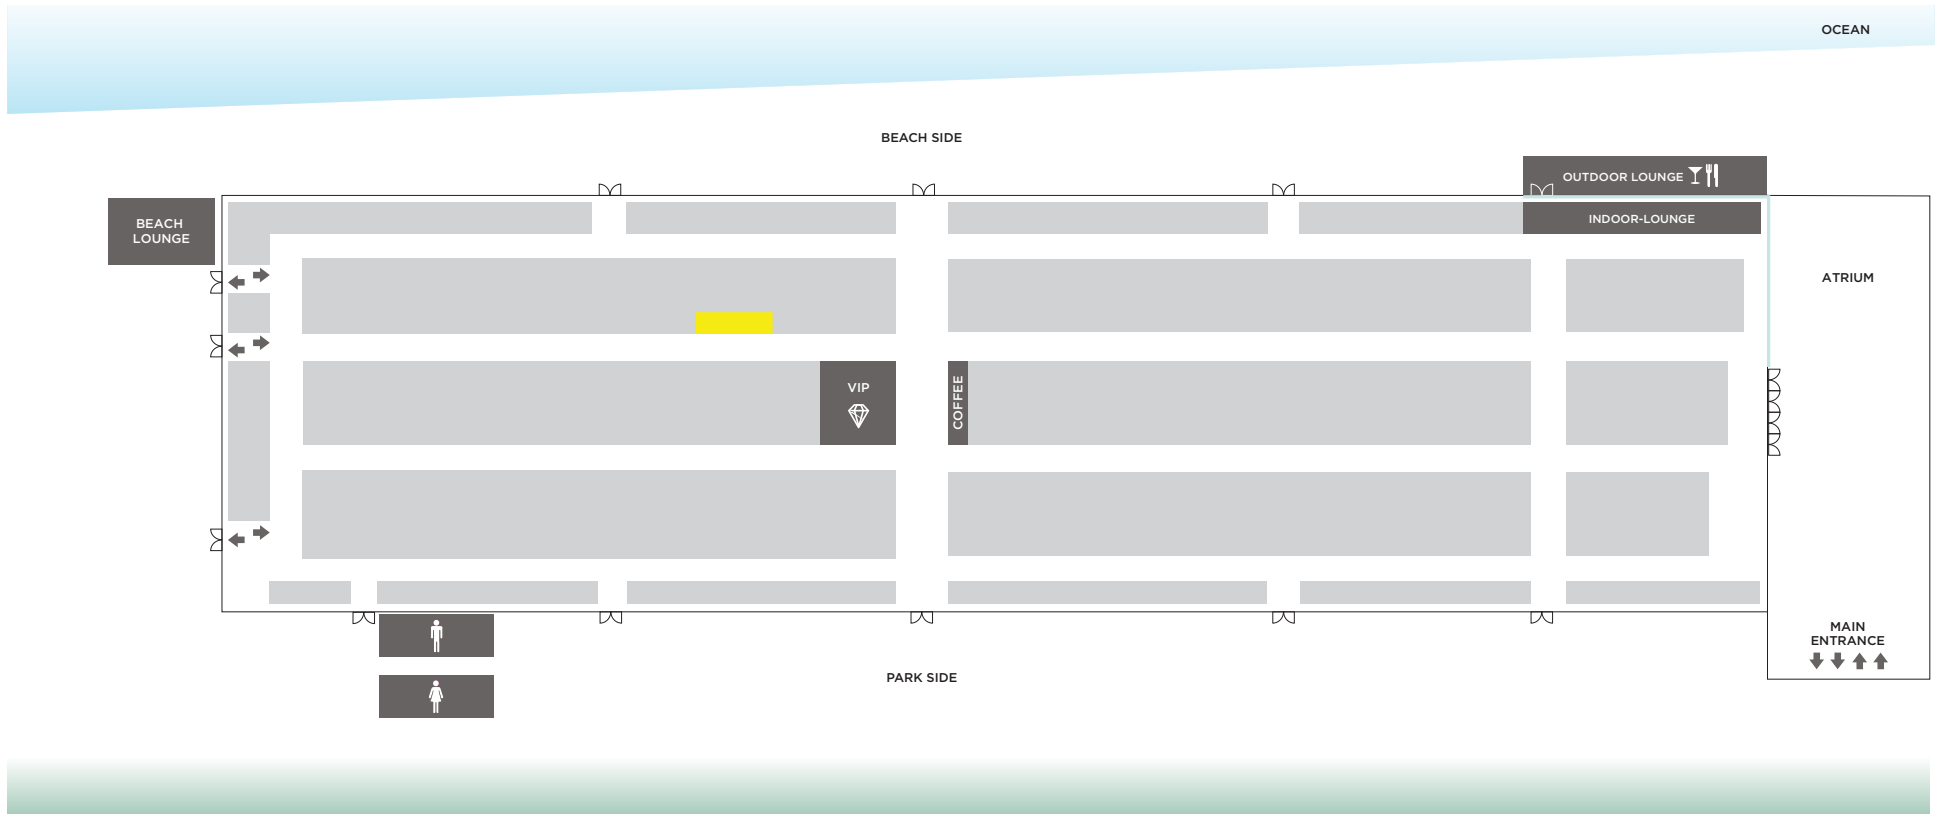

BOOTH DESIGN FORM

GALLERY NAME **Lorch + Seidel Contemporary**
BOOTH NUMBER -
BOOTH AREA **200sf**
INCLD. LIGHTS -

SHOW FLOOR PLAN

BOOTH LOCATION

BOOTH DESIGN FORM

GALLERY NAME **Lorch + Seidel Contemporary**
BOOTH NUMBER -
BOOTH AREA **200sf**
INCLD. LIGHTS -

BOOTH FLOOR PLAN

☐ 1 GRID SQUARE = HALF METER